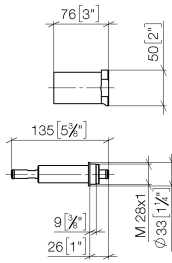

Extension 25 mm -

12 179 970 90

Extension 25 mm -

12 179 970 90

for wall mounting 35 003 970 90

Can only be combined with exposed trim parts 36
804 661-FF.

Extension 25 mm -

12 179 970 90

mm [inches]

Extension 25 mm -

12 179 970 90

Spare parts list

No.	Item Number	Name	Quantity used	Delivery time
1	09 21 02 129 90	sleeve	1	60
2	09 14 10 139 90	seal	2	2
3	09 24 04 211 10 90	nipple	1	2